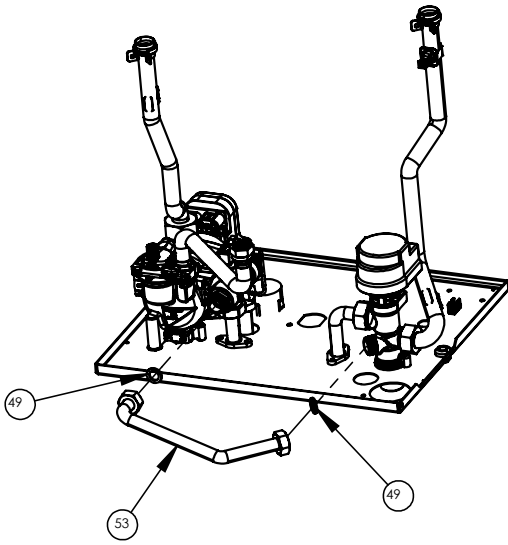

HYDRAULIC GROUP-S

Bypass Montage