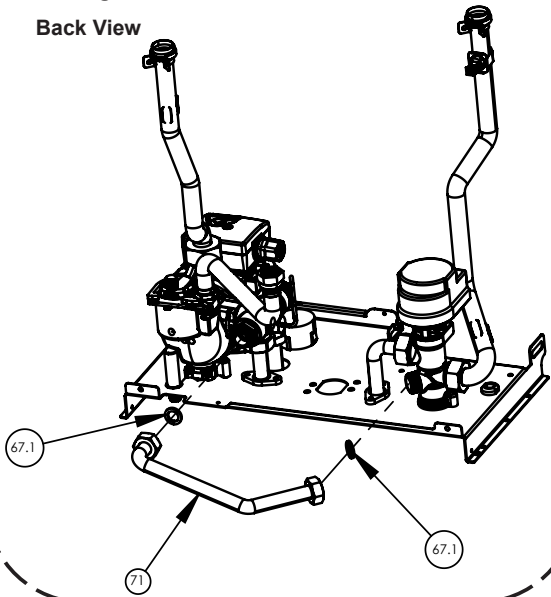

HYDRAULIC GROUP-S

Bypass Montage Back View