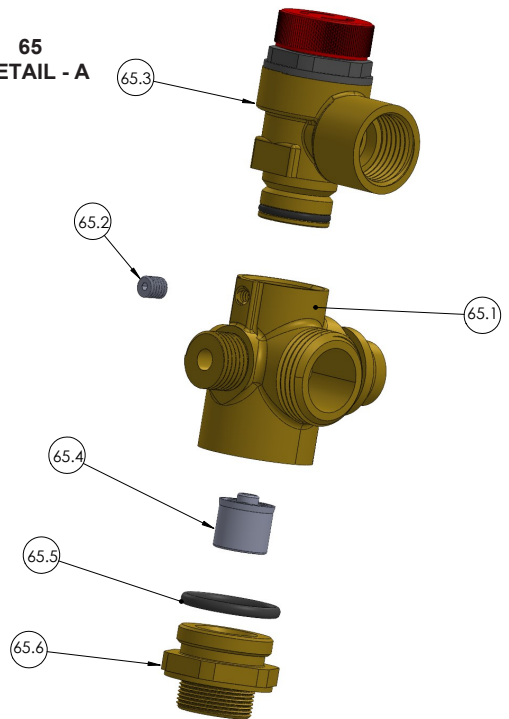

HYDRAULIC GROUP-S

Bypass Montage Back View

Manometer Montage

65
DETAIL-A

69
DETAIL-B

69 DETAIL - B

65 DETAIL - A

EON System Boiler Hydrolic Group Spare Part List