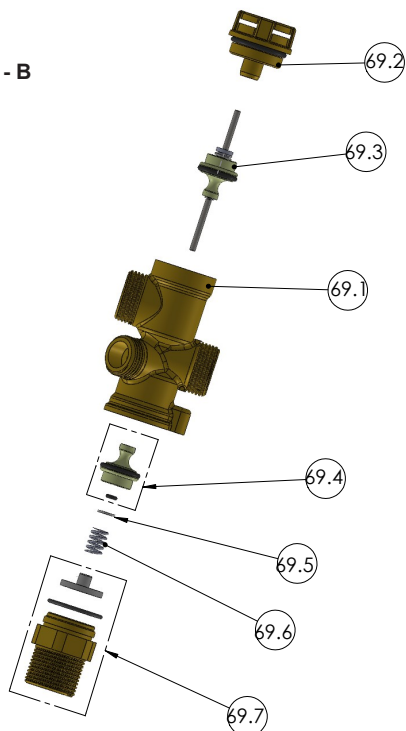

HYDRAULIC GROUP-S

Bypass Montage Back View

Manometer Montage

65
DETAIL-A

69
DETAIL-B

69 DETAIL - B

65 DETAIL - A

EON System Boiler Hydrolic Group Spare Part List