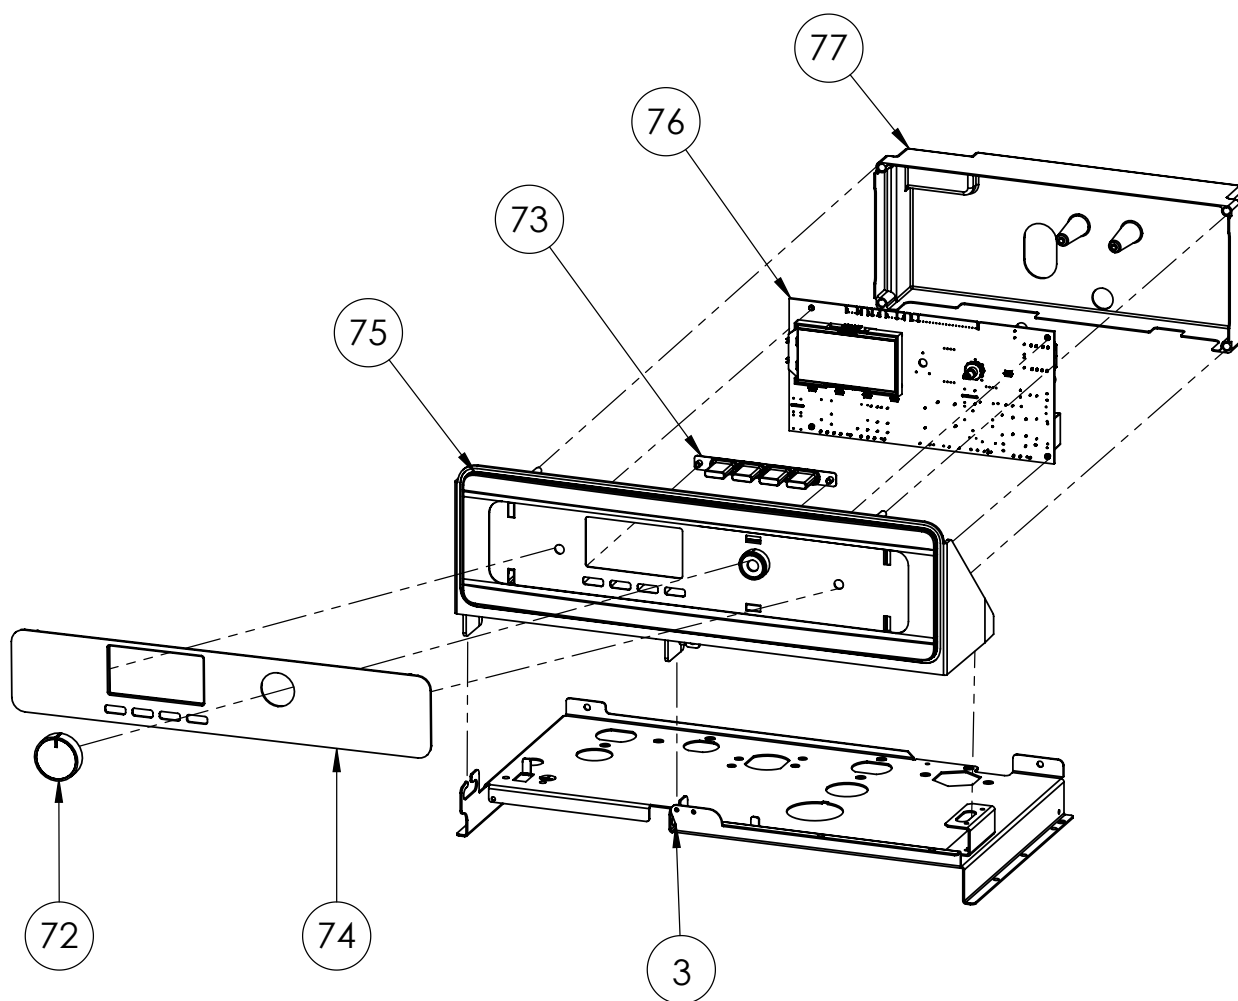

Spare Part List

Combi Boiler

System Boiler

Number	Part Code	Part Definition	Combi Boiler			System Boiler		
			24kW-C	28kW-C	32kW-C	24kW-S	28kW-S	32kW-S
72	75000577A	Button	•	•	•	•	•	•
73	75000581A	Silicone Switch Group	•	•	•	•	•	•
74	75001001A	Front Plastic	•	•	•	•	•	•
75	75000576A	Body Plastic	•	•	•	•	•	•
76	75000574A	Main Circuit Board	•	•	•	•	•	•
77	75000777A	PCB Cover/Back Plastic	•	•	•	•	•	•
3	75001460B	Lower Console System Boiler EON				•	•	•
3	75001153A	Lower Console Combi Boiler EON	•	•	•			
X	75001132A	Cabling harness EON Combi Boiler	•	•	•			
X	75001344A	Cabling harness EON System Boiler				•	•	•